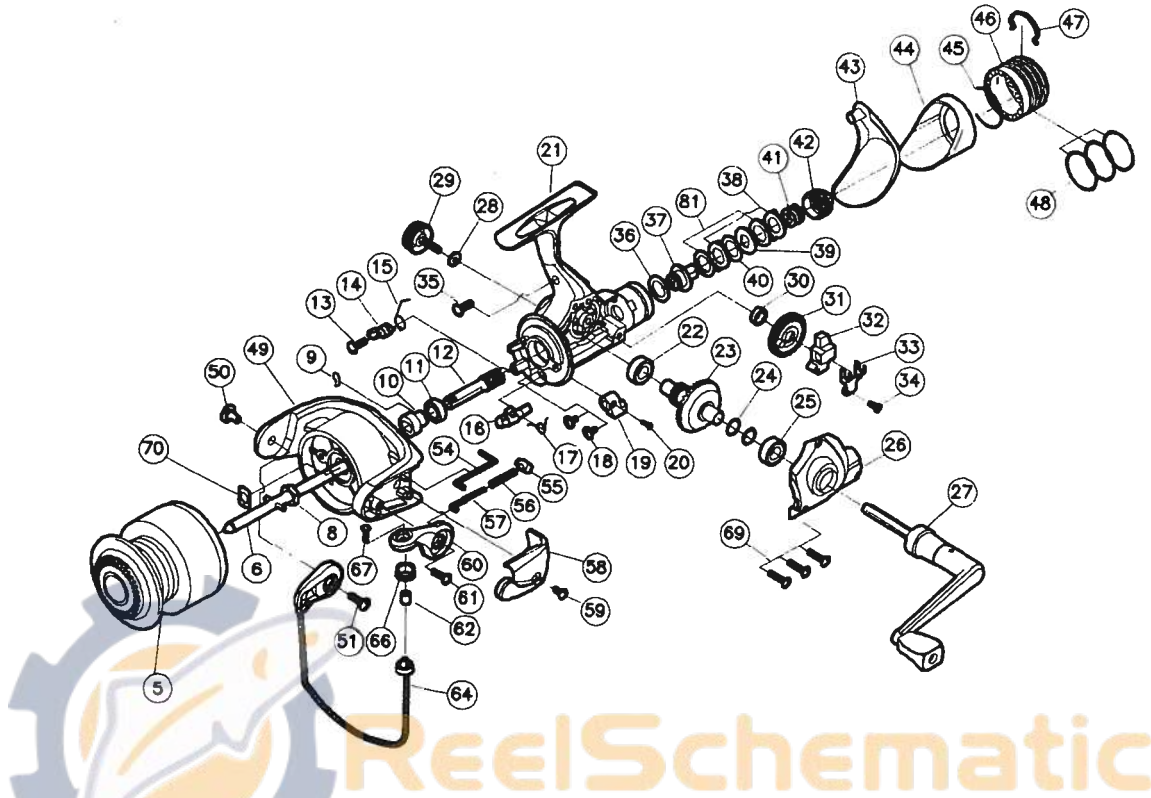

SWEEPFIRE 1550

Key No.	Parts No.	Parts Name
5	W35-0407	SPOOL
6	W00-5101	MAIN SHAFT
8	W00-4801	ROTOR NUT
9	W35-1102	A/R PAWL SPRING A
10	W35-1202	SPRING HOLDER
11	W00-2801	BALL BEARING
12	W35-1301	PINION GEAR
13	W35-1601	A/R PAWL SCREW
14	W35-1801	A/R PAWL
15	W35-2301	A/R PAWL SPRING
16	W35-2701	A/R CAM
17	W00-2401	A/R CAM SPRING
18	W00-3101	BALL BEARING SCREW
19	W00-2101	A/R LEVER
20	W00-2201	A/R LEVER SCREW
21	W35-3105	BODY
22	W00-1801	DRIVE GEAR BUSHING
23	W00-1901	DRIVE GEAR
24	W00-2001	DRIVE GEAR WASHER
25	W00-1801	SIDE COVER BUSHING
26	W35-3335	SIDE COVER
27	W35-3605	HANDLE
28	W00-3901	HANDLE WASHER
29	W35-3905	HANDLE SCREW
30	W35-4001	OSC GEAR COLLAR
31	W00-1401	OSC GEAR
32	W00-1501	OSC SLIDER
33	W00-1601	OSC SLIDER RET
34	W00-1701	OSC SLIDER RET PLT SCREW
35	W35-4102	REAR COVER SCREW
36	W00-0201	DRAG WASHER A

Key No.	Parts No.	Parts Name
37	W00-0301	CLICK GEAR
38	W00-0501	EARED WASHER
39	W00-0601	KEY WASHER
40	W00-0401	DRAG WASHER B
41	W00-0701	DRAG COIL SPRING
42	W35-4201	DRAG SCREW
43	W35-4302	REAR COVER A
44	W35-4602	REAR COVER B
45	W35-4901	REAR COVER RET
46	W35-5002	DRAG KNOB
47	W35-5301	DRAG KNOB RET
48	W35-5401	O RING
49	W35-5506	ROTOR
50	W35-5901	BAIL HOLDER NUT
51	W35-6001	BAIL HOLDER SCREW
54	W35-6101	BAIL TRIP LEVER
55	W35-6201	BAIL SPRING HOLDER
56	W35-6301	BAIL SPRING
57	W35-6401	BAIL SPRING SHAFT
58	W35-6501	BAIL TRIP COVER
59	W00-4601	BAIL TRIP COVER SCREW
60	W35-6606	BAIL ARM
61	W00-5701	BAIL ARM SCREW
62	W00-5401	LINE ROLLER COLLAR
64	W35-7007	BAIL
66	W35-7403	LINE ROLLER
67	W00-5501	LINE ROLLER SCREW
69	W00-3801	SIDE COVER SCREW
70	W00-4901	ROTOR NUT HOLD PLT
81	W35-8701	DRAG WASHER C